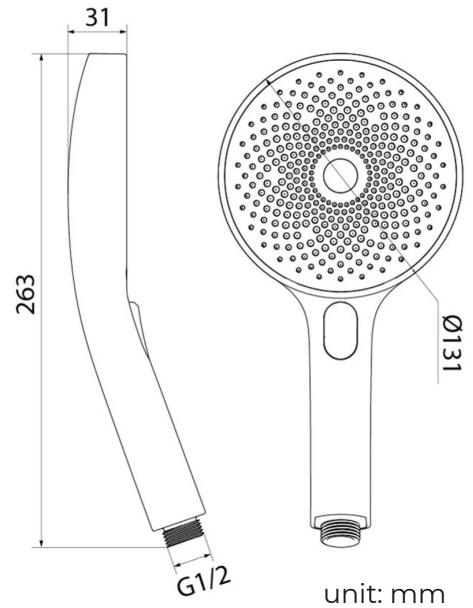

MATTE BLACK REMOTE CONTROLLED THERMOSTATIC LED RECESSED CEILING MOUNT MUSICAL RAINFALL WATERFALL SHOWER SYSTEM WITH HAND SHOWER AND 6 JETTED BODY SPRAYS SPECIFICATIONS

- Shower Panel /Hose Material: 304 Stainless Steel
- Shower Head Size: 900*300 mm
- Showerheads Install: Embedded Ceiling Mounted
- Concealed Mixer Install: Wall-Mounted
- LED Shower Head Functions: Rainfall, Waterfall, Mist, Water Column
- Water Pressure: 0.3 MPA
- Water Flow: 16L/min~28L/min
- Shower Accessories Material: Brass
- LED Light: Need to Connect Power
- LED Light Color: 64 Color
- Shower Hose Length: 1.5M
- AC: 100-265V 50/60Hz
- Music: Need Bluetooth

Product shown is only for installation display purpose

All dimensions and specifications are nominal and may vary. Use actual products for accuracy in critical situations.

Shower Mixer

Product shown is only for installation display purpose

Hand Shower

Flow Rate: 2.0 GPM / 7.6 LPM

Shower Mixer Connections

Body Jet

FEATURES

- Material: Brass
- Base Plate Height: 5-1/8"
- Base Plate Width: 5-1/8"
- Jet Surface Area: 3-1/8"
- Surface Depth: 1/4"
- Adjustment Angle: 5°
- Male NPT Connection: 1/2"
- Maximum Flow Rate: 2.5 GPM (9.5L/min) max @ 80 psi