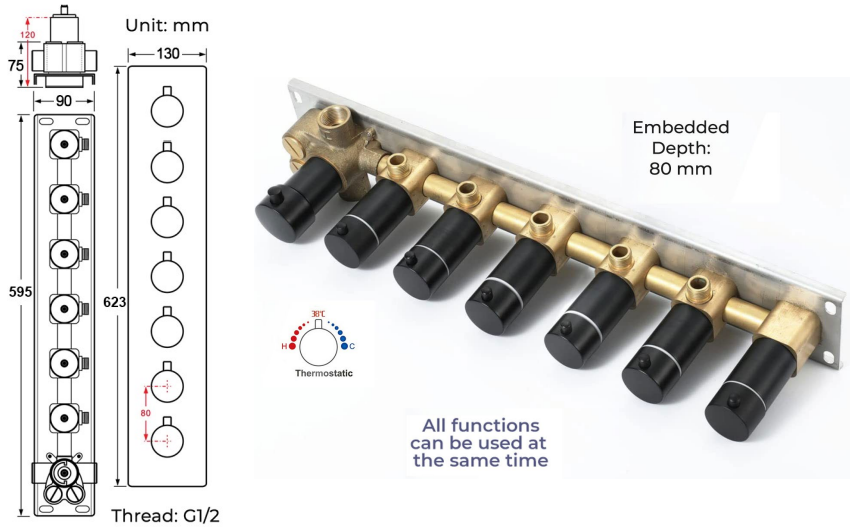

MATTE BLACK REMOTE CONTROLLED THERMOSTATIC LED RECESSED CEILING MOUNT MUSICAL RAINFALL WATERFALL SHOWER SYSTEM WITH HAND SHOWER AND 6 JETTED BODY SPRAYS SPECIFICATIONS

- Shower Panel /Hose Material: 304 Stainless Steel
- Shower Head Size: 900*300 mm
- Showerheads Install: Embedded Ceiling Mounted
- Concealed Mixer Install: Wall-Mounted
- LED Shower Head Functions: Rainfall, Waterfall, Mist, Water Column
- Water Pressure: 0.3 MPA
- Water Flow: 16L/min~28L/min
- Shower Accessories Material: Brass
- LED Light: Need to Connect Power
- LED Light Color: 64 Color
- Shower Hose Length: 1.5M
- AC: 100-265V 50/60Hz
- Music: Need Bluetooth

Product shown is only for installation display purpose

All dimensions and specifications are nominal and may vary. Use actual products for accuracy in critical situations.

Shower Mixer

Product shown is only for installation display purpose

Hand Shower

Flow Rate: 2.0 GPM / 7.6 LPM

Shower Mixer Connections

Body Jet

FEATURES

- Material: Brass
- Base Plate Height: 5-1/8"
- Base Plate Width: 5-1/8"
- Jet Surface Area: 3-1/8"
- Surface Depth: 1/4"
- Adjustment Angle: 5°
- Male NPT Connection: 1/2"
- Maximum Flow Rate: 2.5 GPM (9.5L/min) max @ 80 psi