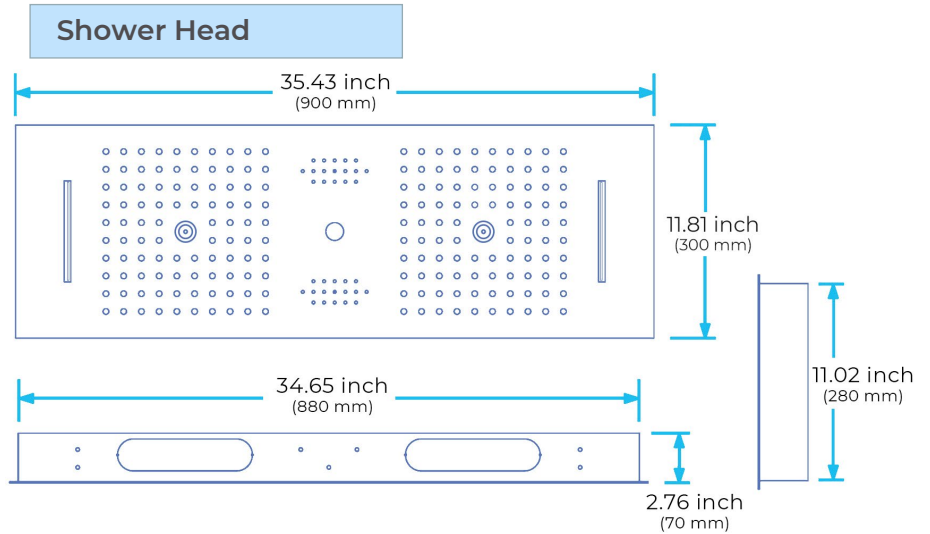

MATTE BLACK REMOTE CONTROLLED THERMOSTATIC LED RECESSED CEILING MOUNT MUSICAL RAINFALL WATERFALL SHOWER SYSTEM WITH HAND SHOWER AND 6 JETTED BODY SPRAYS SPECIFICATIONS

- Shower Panel /Hose Material: 304 Stainless Steel
- Shower Head Size: 900*300 mm
- Showerheads Install: Embedded Ceiling Mounted
- Concealed Mixer Install: Wall-Mounted
- LED Shower Head Functions: Rainfall, Waterfall, Mist, Water Column
- Water Pressure: 0.3 MPA
- Water Flow: 16L/min~28L/min
- Shower Accessories Material: Brass
- LED Light: Need to Connect Power
- LED Light Color: 64 Color
- Shower Hose Length: 1.5M
- AC: 100-265V 50/60Hz
- Music: Need Bluetooth

Product shown is only for installation display purpose

All dimensions and specifications are nominal and may vary. Use actual products for accuracy in critical situations.

Shower Mixer

Product shown is only for installation display purpose

Hand Shower

Flow Rate: 2.0 GPM / 7.6 LPM

Shower Mixer Connections

Body Jet

FEATURES

- Material: Brass
- Base Plate Height: 5-1/8"
- Base Plate Width: 5-1/8"
- Jet Surface Area: 3-1/8"
- Surface Depth: 1/4"
- Adjustment Angle: 5°
- Male NPT Connection: 1/2"
- Maximum Flow Rate: 2.5 GPM (9.5L/min) max @ 80 psi