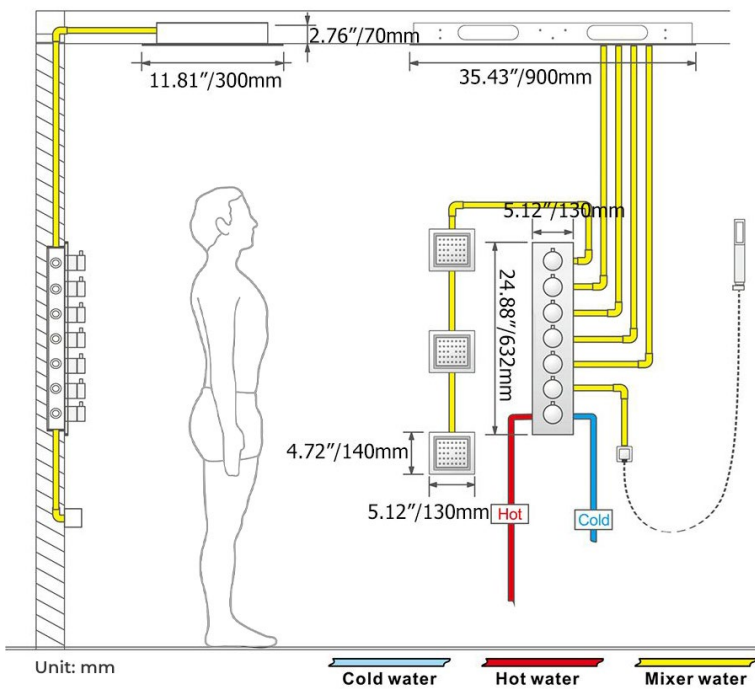

MATTE BLACK REMOTE CONTROLLED THERMOSTATIC LED RECESSED CEILING MOUNT MUSICAL RAINFALL WATERFALL SHOWER SYSTEM WITH HAND SHOWER AND 6 JETTED BODY SPRAYS SPECIFICATIONS

- Shower Panel /Hose Material: 304 Stainless Steel
- Shower Head Size: 900*300 mm
- Showerheads Install: Embedded Ceiling Mounted
- Concealed Mixer Install: Wall-Mounted
- LED Shower Head Functions: Rainfall, Waterfall, Mist, Water Column
- Water Pressure: 0.3 MPA
- Water Flow: 16L/min~28L/min
- Shower Accessories Material: Brass
- LED Light: Need to Connect Power
- LED Light Color: 64 Color
- Shower Hose Length: 1.5M
- AC: 100-265V 50/60Hz
- Music: Need Bluetooth

Product shown is only for installation display purpose

All dimensions and specifications are nominal and may vary. Use actual products for accuracy in critical situations.

Shower Mixer

Product shown is only for installation display purpose

Hand Shower

Flow Rate: 2.0 GPM / 7.6 LPM

Shower Mixer Connections

Body Jet

FEATURES

- Material: Brass
- Base Plate Height: 5-1/8"
- Base Plate Width: 5-1/8"
- Jet Surface Area: 3-1/8"
- Surface Depth: 1/4"
- Adjustment Angle: 5°
- Male NPT Connection: 1/2"
- Maximum Flow Rate: 2.5 GPM (9.5L/min) max @ 80 psi