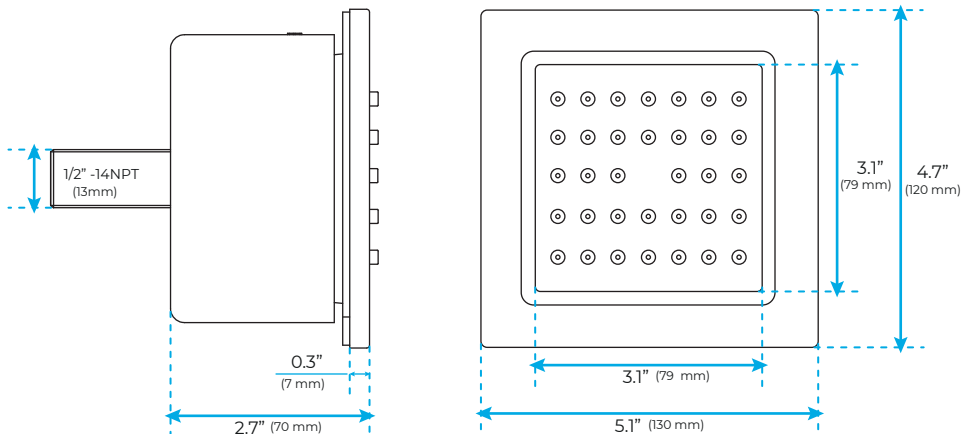

MATTE BLACK REMOTE CONTROLLED THERMOSTATIC LED RECESSED CEILING MOUNT MUSICAL RAINFALL WATERFALL SHOWER SYSTEM WITH HAND SHOWER AND 6 JETTED BODY SPRAYS SPECIFICATIONS

- Shower Panel /Hose Material: 304 Stainless Steel
- Shower Head Size: 900*300 mm
- Showerheads Install: Embedded Ceiling Mounted
- Concealed Mixer Install: Wall-Mounted
- LED Shower Head Functions: Rainfall, Waterfall, Mist, Water Column
- Water Pressure: 0.3 MPA
- Water Flow: 16L/min~28L/min
- Shower Accessories Material: Brass
- LED Light: Need to Connect Power
- LED Light Color: 64 Color
- Shower Hose Length: 1.5M
- AC: 100-265V 50/60Hz
- Music: Need Bluetooth

Product shown is only for installation display purpose

All dimensions and specifications are nominal and may vary. Use actual products for accuracy in critical situations.

Shower Mixer

Product shown is only for installation display purpose

Hand Shower

Flow Rate: 2.0 GPM / 7.6 LPM

Shower Mixer Connections

Body Jet

FEATURES

- Material: Brass
- Base Plate Height: 5-1/8"
- Base Plate Width: 5-1/8"
- Jet Surface Area: 3-1/8"
- Surface Depth: 1/4"
- Adjustment Angle: 5°
- Male NPT Connection: 1/2"
- Maximum Flow Rate: 2.5 GPM (9.5L/min) max @ 80 psi